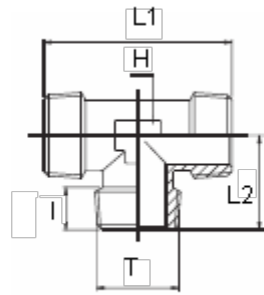

# Data Sheet

Article number: 5891230TR12  
Description: Tee fitting 1230TR  
R1/2"

## Measures

---

H = 17  
l = 15.0  
L1 = 57.0  
L2 = 28.0  
T = 1/2"